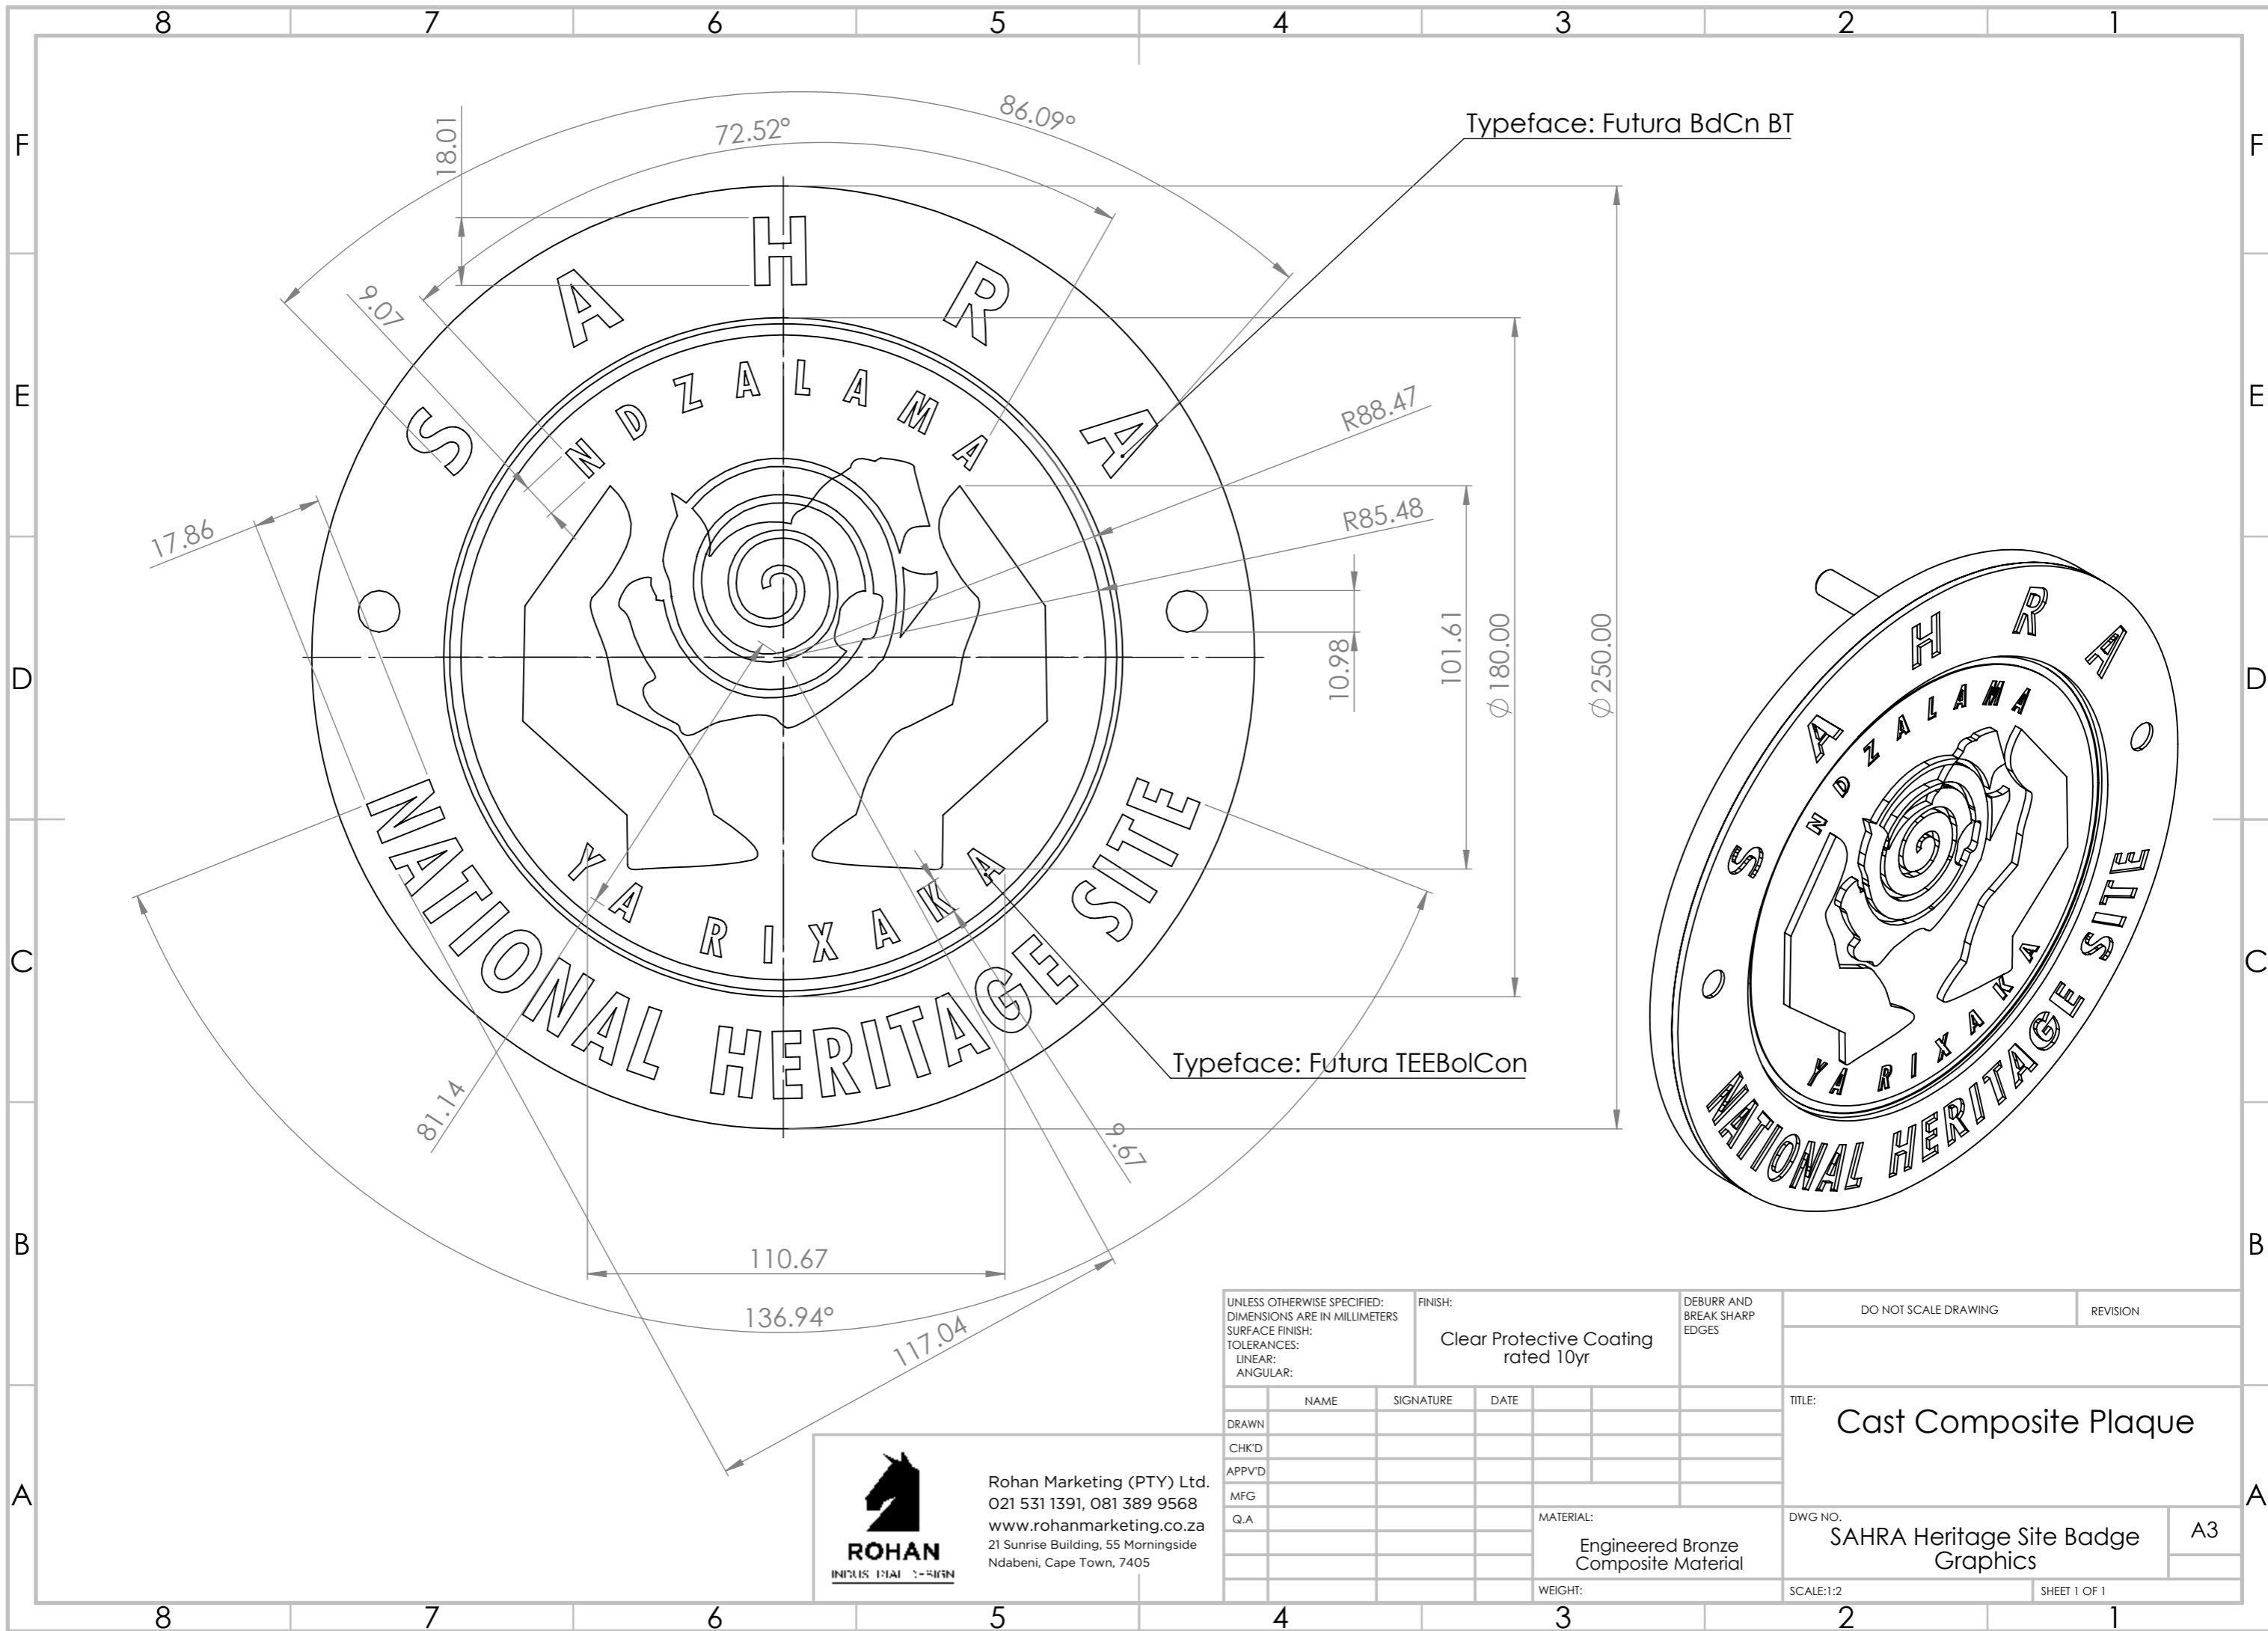

SECTION A-A
SCALE 1 : 1.5

UNLESS OTHERWISE SPECIFIED: DIMENSIONS ARE IN MILLIMETERS		FINISH:		DEBURR AND BREAK SHARP EDGES		DO NOT SCALE DRAWING		REVISION	
SURFACE FINISH:		Clear Protective Coating							
TOLERANCES:		rated 10yr							
LINEAR:									
ANGULAR:									
								TITLE:	
								Cast Composite Plaque	
								DWG NO.	
								SAHRA Heritage Site Badge	
								Embossing	
								A3	
								SCALE:1:2	
								SHEET 1 OF 1	

UNLESS OTHERWISE SPECIFIED: DIMENSIONS ARE IN MILLIMETERS		FINISH: Clear Protective Coating rated 10yr		DEBURR AND BREAK SHARP EDGES		DO NOT SCALE DRAWING		REVISION	
SURFACE FINISH:									
TOLERANCES:									
LINEAR:									
ANGULAR:									
DRAWN		NAME		SIGNATURE		DATE		TITLE: Cast Composite Plaque	
CHK'D									
APPV'D									
MFG									
Q.A									
				MATERIAL: Engineered Bronze Composite Material		DWG NO. SAHRA Heritage Site Badge Overall dims		A3	
				WEIGHT:		SCALE:1:2		SHEET 1 OF 1	

Typeface: Futura BdCn BT

Typeface: Futura TEEBoCon

UNLESS OTHERWISE SPECIFIED: DIMENSIONS ARE IN MILLIMETERS		FINISH: Clear Protective Coating rated 10yr		DEBURR AND BREAK SHARP EDGES	
SURFACE FINISH:					
TOLERANCES:					
LINEAR:					
ANGULAR:					
	NAME	SIGNATURE	DATE		
DRAWN					
CHK'D					
APPV'D					
MFG					
Q.A					
				MATERIAL:	
				Engineered Bronze Composite Material	
				WEIGHT:	