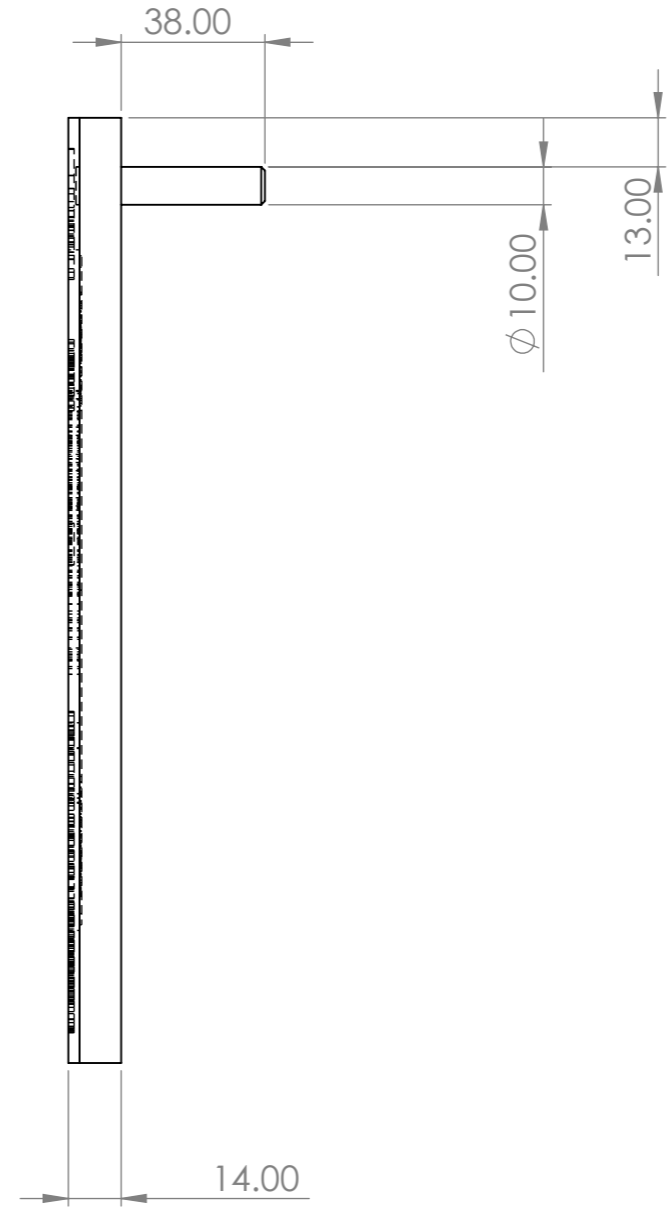

Rohan Marketing (PTY) Ltd.
021 531 1391, 081 389 9568
www.rohanmarketing.co.za
21 Sunrise Building, 55 Morningside
Ndabeni, Cape Town, 7405

UNLESS OTHERWISE SPECIFIED: DIMENSIONS ARE IN MILLIMETERS		FINISH: Clear Protective Coating rated 10yr		DEBURR AND BREAK SHARP EDGES		DO NOT SCALE DRAWING		REVISION	
SURFACE FINISH:									
TOLERANCES:									
LINEAR:									
ANGULAR:									
DRAWN		NAME		SIGNATURE		DATE		TITLE: Cast Composite Plaque	
CHK'D									
APPV'D									
MFG									
Q.A									
				MATERIAL: Engineered Bronze Composite Material		DWG NO. SAHRA Heritage Site Badge Overall dims		A3	
				WEIGHT:		SCALE:1:2		SHEET 1 OF 1